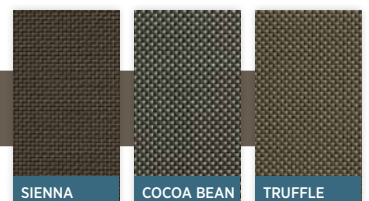

shann
Window Fabrics

ATMOSPHERE
EXTERNAL SCREEN RANGE

PAIR ME WITH
COLORBOND®

COLORBOND® PAIRS

SEAMLESS PAIRINGS

These Colorbond® pairings ensure seamlessness in any residential and commercial space.

With an extensive range of designer colours, **Atmosphere's** full collection showcases shades created to coordinate and contrast with popular outdoor finishes, from bricks and paint, to coated aluminium and steel. **Atmosphere** comes in 5%, 1% and 0% constructions.

To view our entire collection, visit www.shannwindow.com/atmosphere

Dover White™

Surfmist®

Classic Cream™

Paperbark®

Dune®

Shale Grey™

Bluegum®

Windspray®

Gully®

Jasper®

ATMOSPHERE

EXTERNAL SCREEN RANGE

5% RANGE

STONEWALL SIENNA TRUFFLE STONE POLAR SESAME ESPRESSO COCOA BEAN MUSHROOM SAND BUTTERMILK BLACK

SILVER GREY GRAPHITE STEEL CLOUD BASALT SLATE ICON PAPERBARK MIST MONUMENT SHALE GREY

1% RANGE

BLACK BASALT SLATE ESPRESSO ICON MONUMENT

0% RANGE

BLACK BASALT

Graphics demonstrative only. For true colour, please refer to the Atmosphere swatchbook.

shann
Window Fabrics

www.shannwindow.com