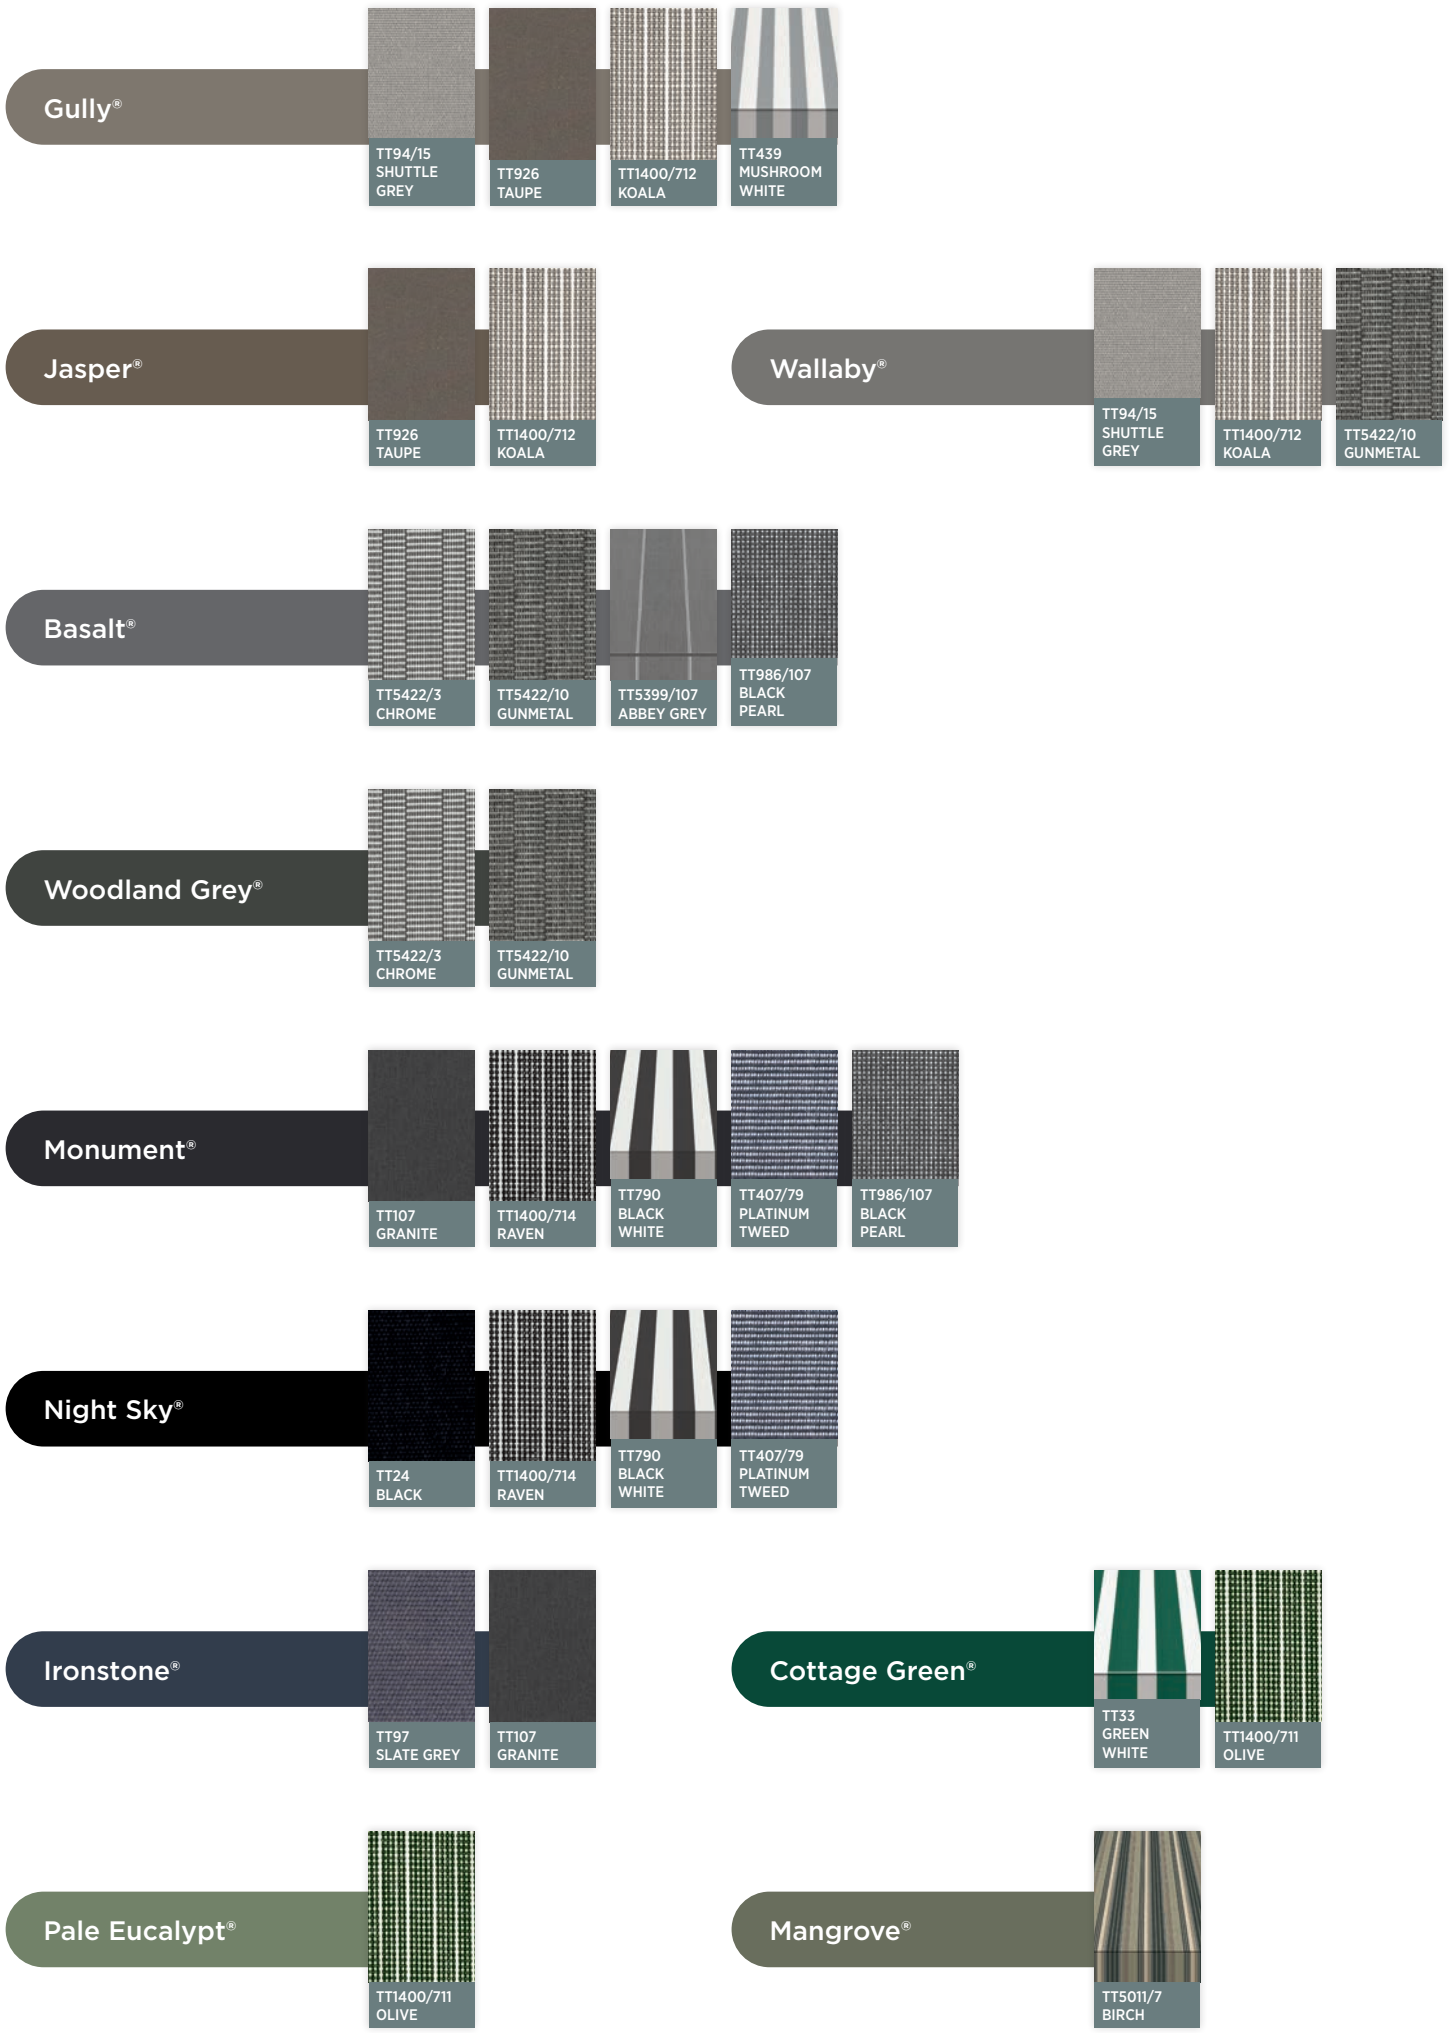

# COLORBOND® PAIRS

## SEAMLESS PAIRINGS

These Colorbond® pairings ensure seamlessness in any residential and commercial space.

**Tempotest**'s versatility means there is no need to compromise. Our massive range allows you to coordinate, contrast, and exercise your imagination.

To see our full collection and actualise your ideas, visit [www.shannwindow.com/tempotest](http://www.shannwindow.com/tempotest)

<b>Dover White™</b>	 TT15 ALABASTER	 TT790 BLACK WHITE	 TT1330/501 BLACK PINSTRIPE	<b>Surfmist®</b>	 TT15/52 CREAM	 TT15/14 ECRU	
<b>Evening Haze®</b>	 TT15/14 ECRU	 TT151/929 BEACH		<b>Classic Cream™</b>	 TT15/52 CREAM	 TT5011/7 BIRCH	
<b>Paperbark®</b>	 TT151/929 BEACH	 TT52 WHEAT	 TT5011/7 BIRCH	<b>Dune®</b>	 TT1400/712 KOALA	 TT1400/703 FLAX	 TT4015/91 STARDUST
<b>Shale Grey™</b>	 TT15/727 SMOKE	 TT5422/5 SILVER	 TT986/15 FRENCH GREY	 TT15/79 DOVE			
<b>Windspray®</b>	 TT1400/712 KOALA	 TT1400/701 SEAL	 TT986/727 FLANNEL GREY				